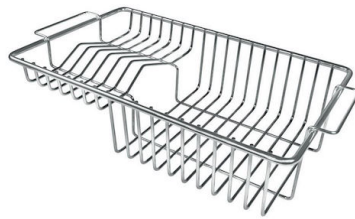

---

**Small radius** Bowls with squared shapes with a modern design and an increased capacity, for a minimal aesthetics connected with an extreme practicity.

---

## OPTIONAL ACCESSORIES

**Iroko-wood chopping board**  
8643 117

**Stainless steel plate rack**  
8100 305