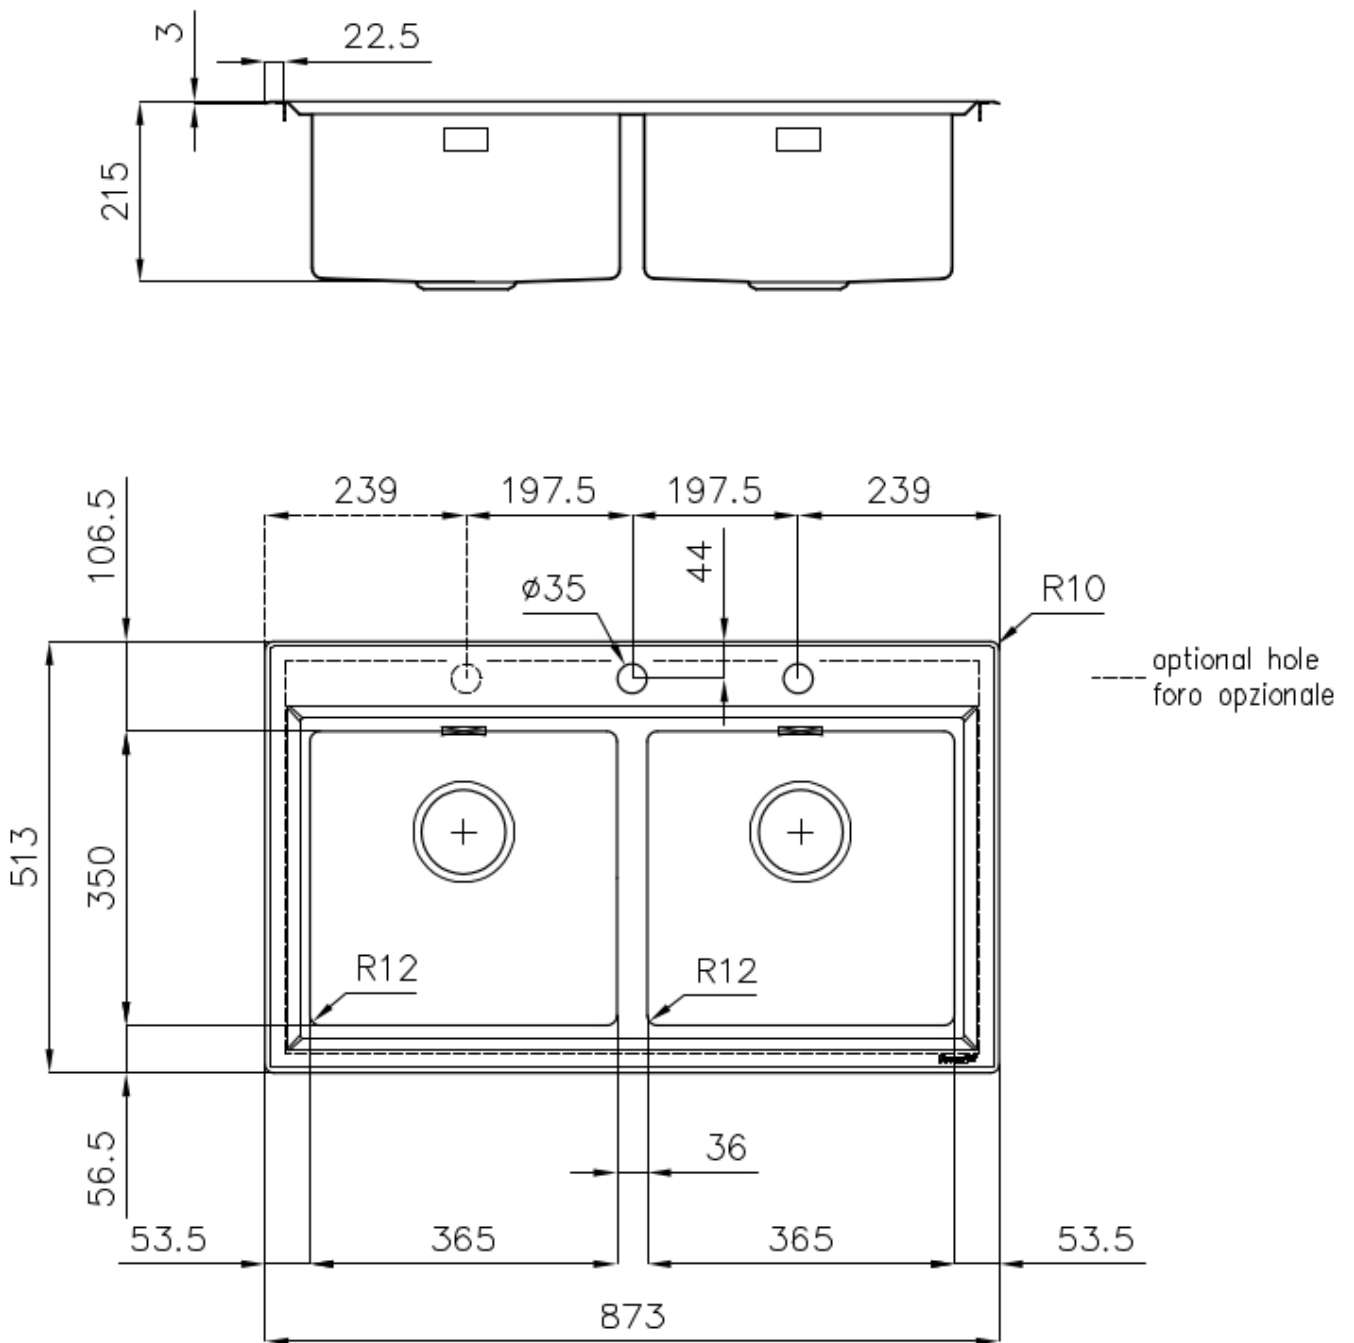

TECHNICAL DATA